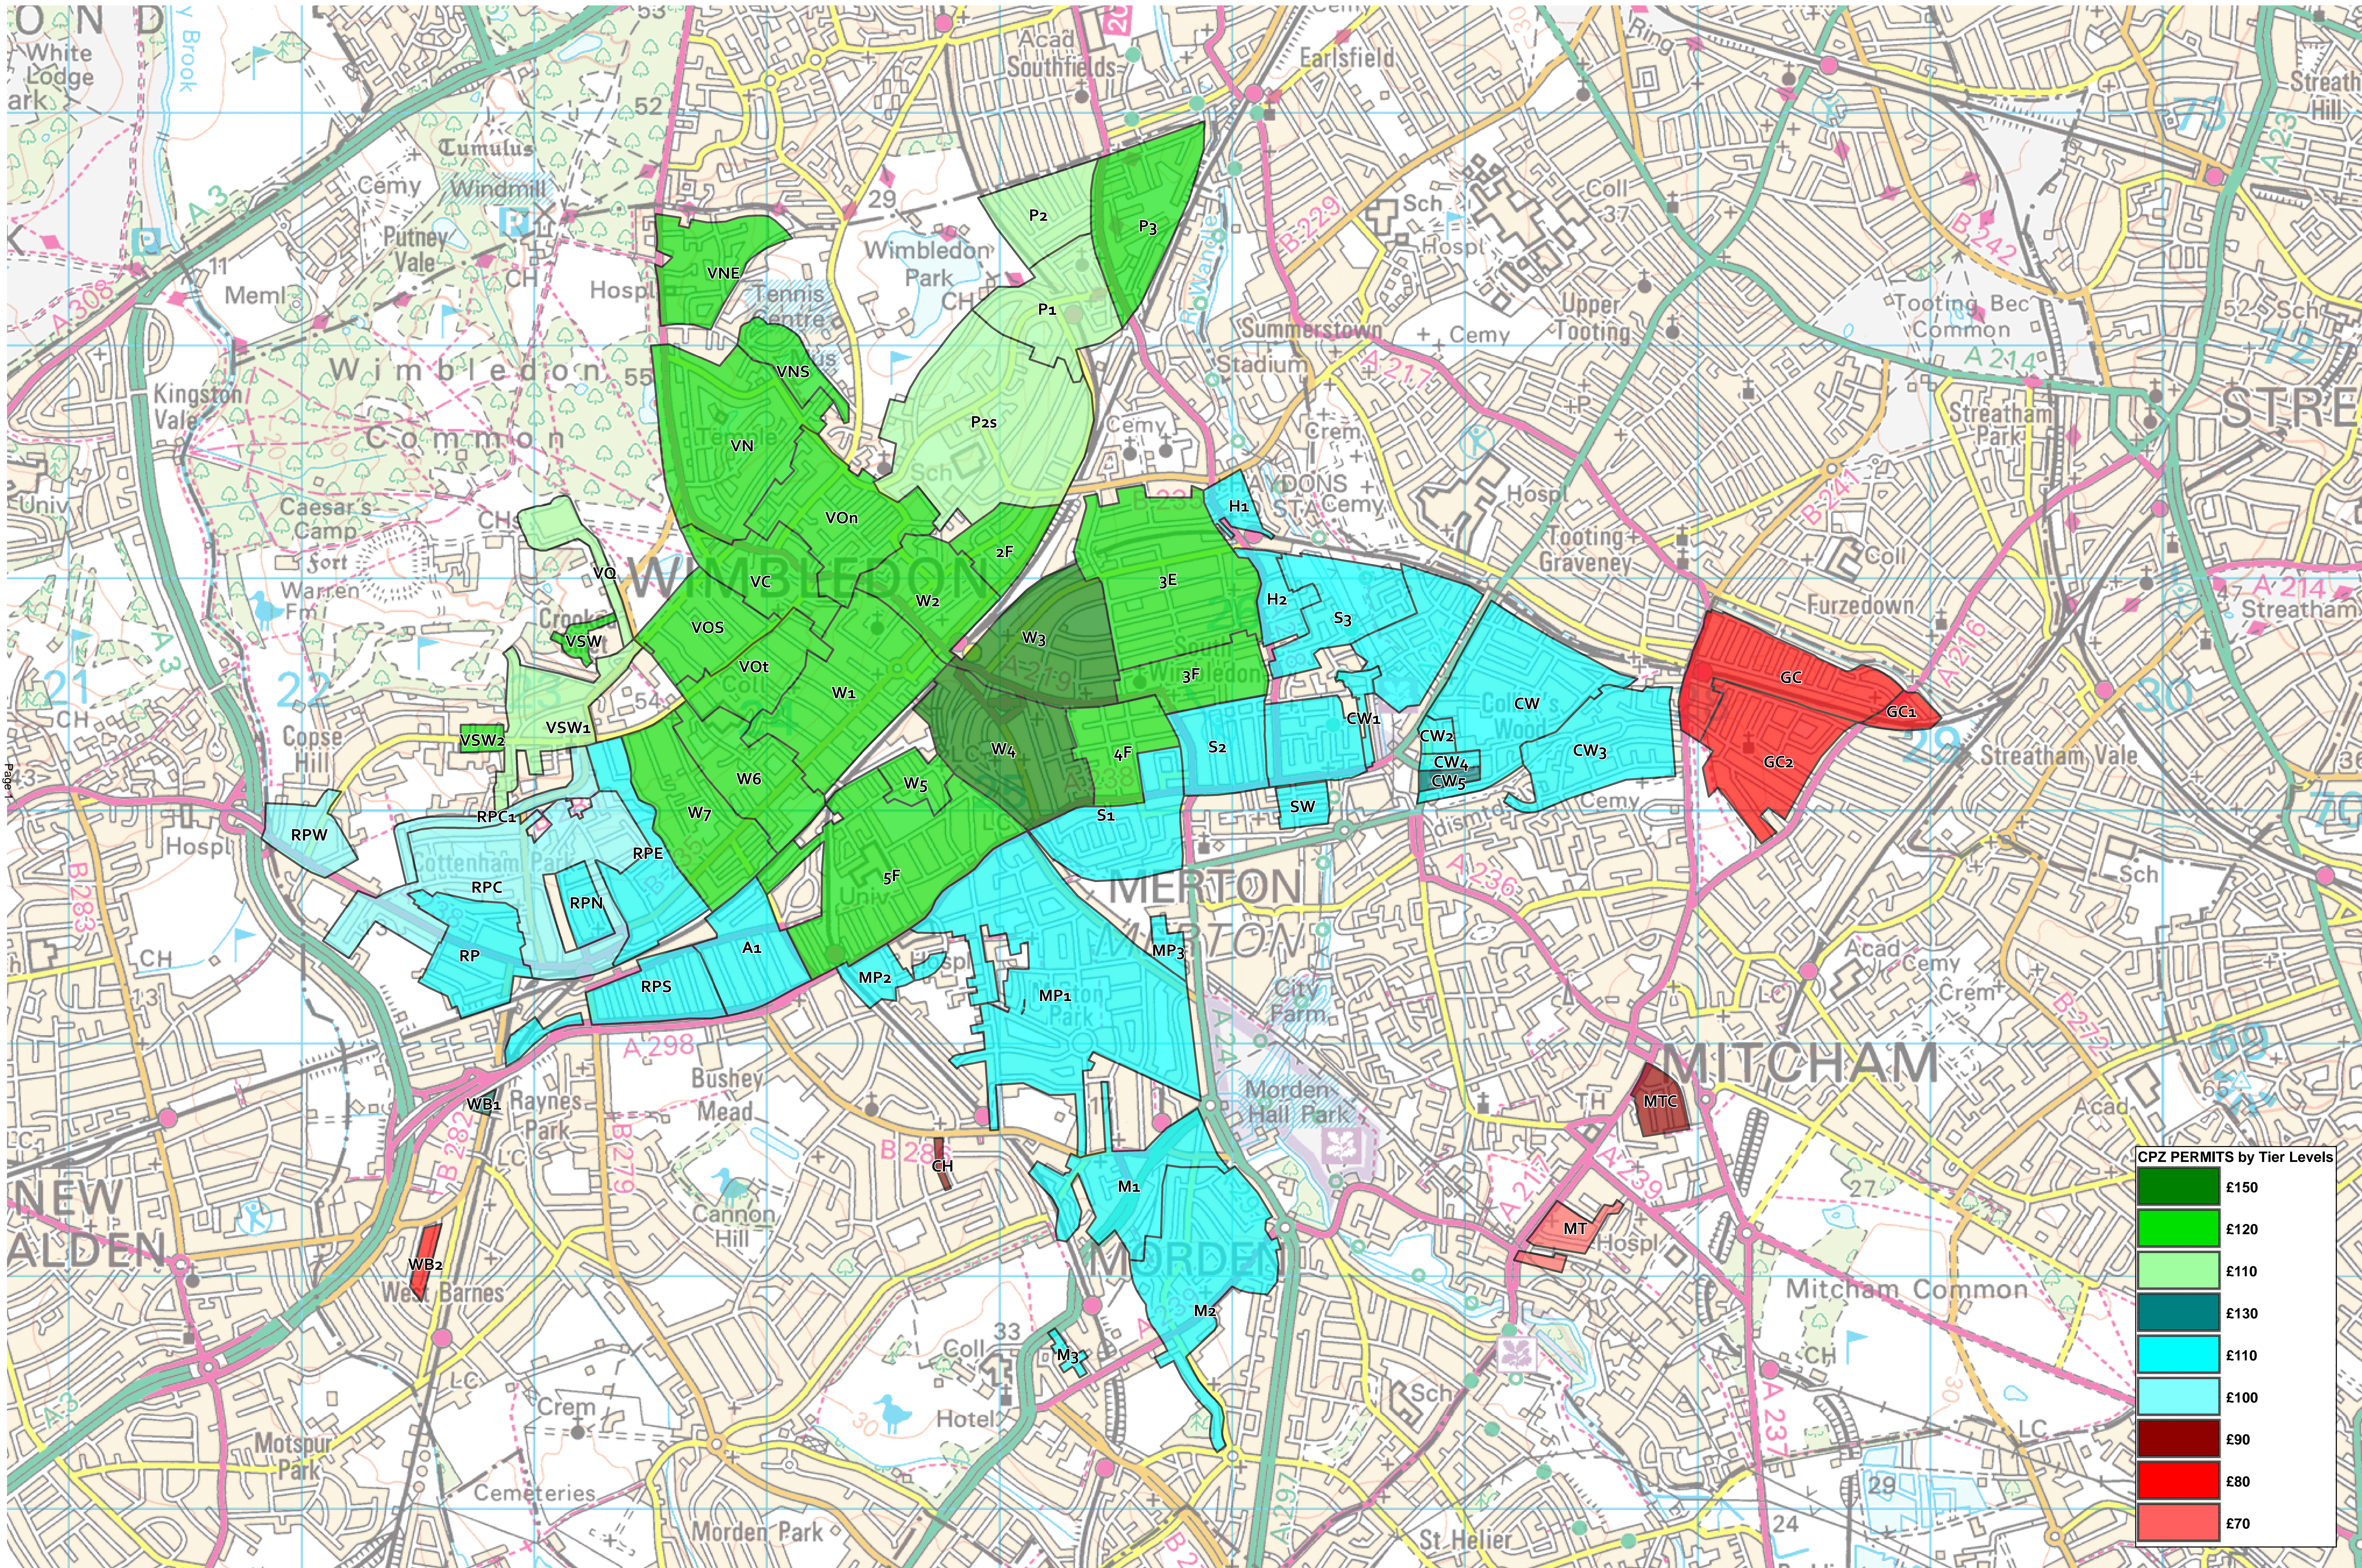

Merton Council

Cabinet

10 December 2018

Supplementary agenda 3

- 7 Vehicle Emissions, Public Health and Air Quality - a strategic approach to parking charges 2 – **Replacement Appendix 5** 1 - 2

Please note that the document attached replaces the document at page 498 of Supplementary Agenda 1.

This page is intentionally left blank

CPZ PERMITS by Tier Levels

£150
£120
£110
£130
£110
£100
£90
£80
£70

This map is based on Ordnance Survey material with the permission of Ordnance Survey on behalf of HMSO. Unauthorised reproduction infringes Crown Copyright and may lead to prosecution or Civil proceedings. London Borough of Merton 100019259. 2018.

Controlled Parking Zone Permit Tiers

Scale 1 : 8,500

London Borough of Merton
Merton Civic Centre
100 London Road
Morden
Surrey SM4 5DX

This page is intentionally left blank